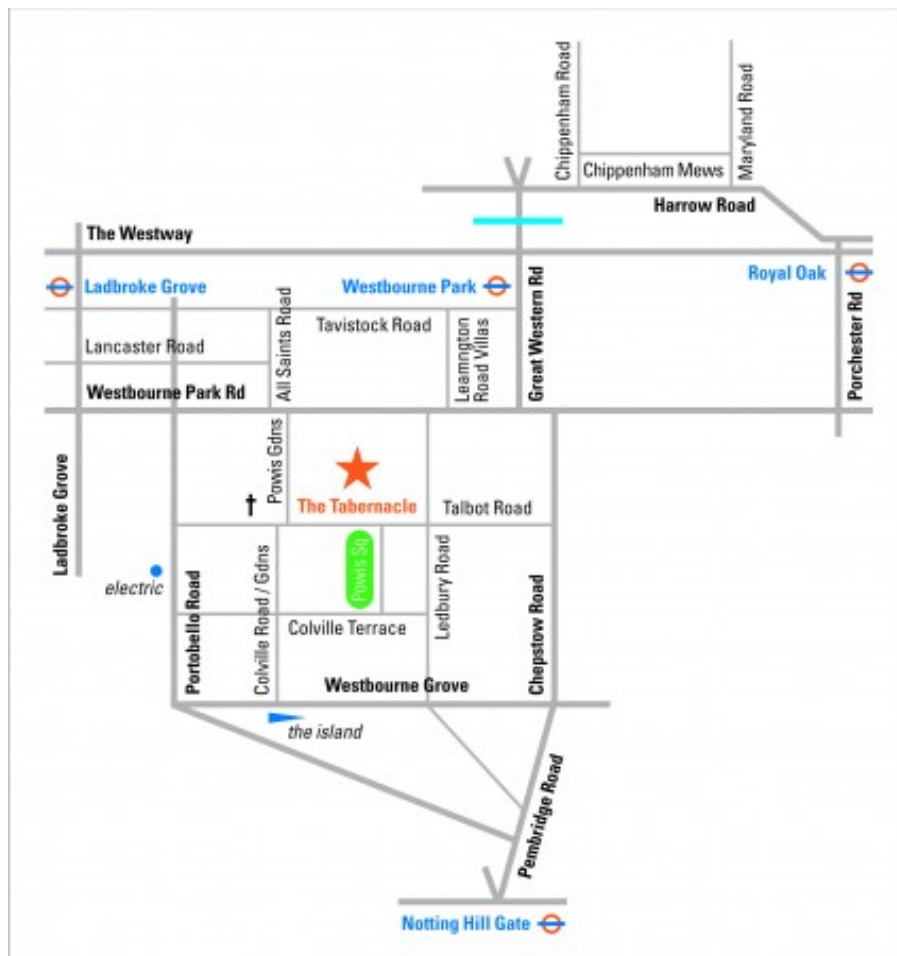

Join us on opening night for the official launch.

DATE

Tuesday 20th October 2009 till Friday 30th October 2009

TIME

5:00pm – 11:00pm (subject to change)

VENUE

The Tabernacle, 34-35 Powis Square, London W11 2AY

ADMISSION

Free

EBONY
EBONY STEEL BAND TRUST

How to Find Us

The Tabernacle, 34-35 Powis Square, London W11 2AY

Tube: Notting Hill (Central, Circle, District) 8 mins walk
Westbourne Park or Ladbrooke Grove (Hammersmith & City) 5 mins walk

Train: Paddington (tube interchange and buses 7 or 23 to Powis Gardens)

Bus: 7, 70, 52, 452, 23 and 28

Car: Limited pay & display

For more information please contact the Ebony Steelband Trust on 020 7792 1418 or visit our website: www.ebony.org.uk